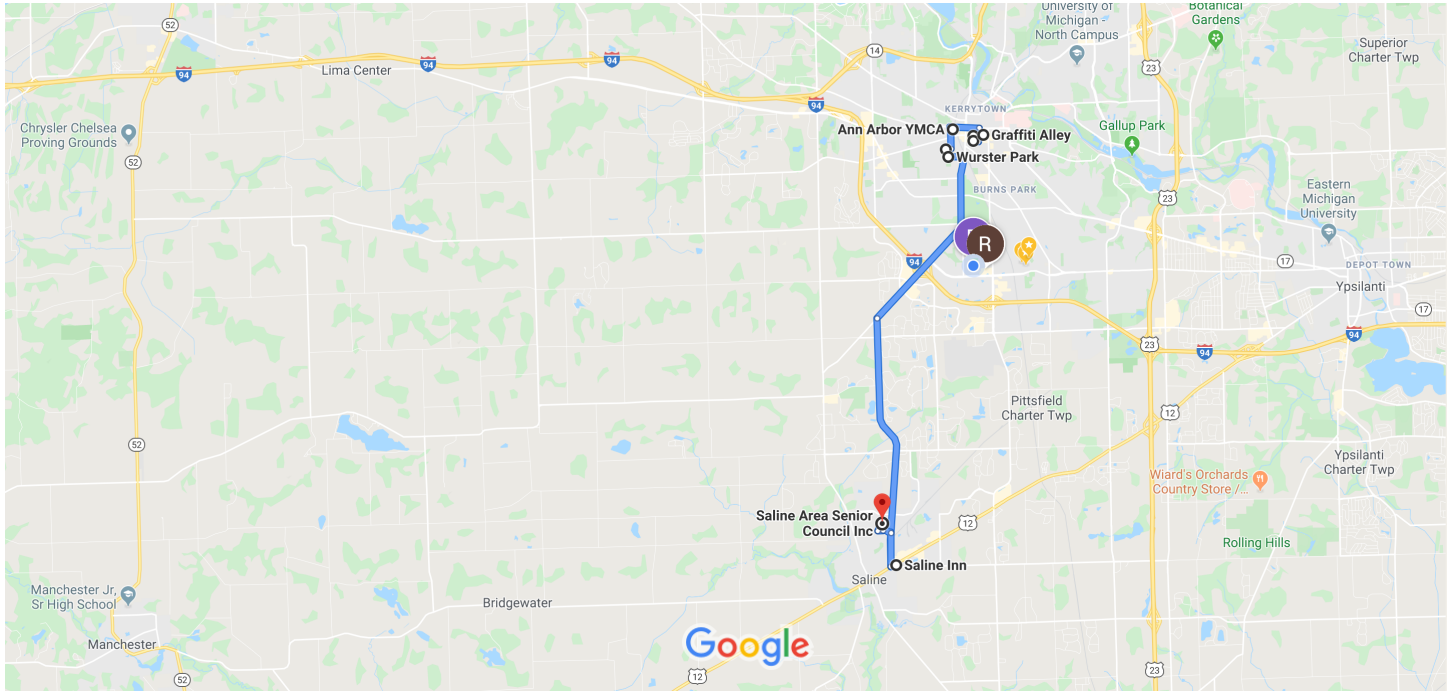

# Ann Arbor District Downtown Library to Saline Area Senior Council Inc

Drive 11.2 miles, 35 min

Map data ©2020 2 mi

## Ann Arbor District Downtown Library

343 S 5th Ave, Ann Arbor, MI 48104

- ↑ 1. Head south on S 5th Ave toward E William St  
62 ft
- ↶ 2. Turn left at the 1st cross street onto E William St  
0.1 mi
- ↶ 3. Turn left onto S Division St  
0.1 mi
- ↶ 4. Turn left onto E Liberty St  
Destination will be on the left  
0.1 mi

## 302 E Liberty St

Ann Arbor, MI 48104

- ↑ 5. Head east on E Liberty St toward S Division St  
Destination will be on the left  
0.2 mi

2 min (0.2 mi)

## Graffiti Alley

E Liberty St, Ann Arbor, MI 48104

- ↑ 6. Head west on E Liberty St toward Thompson St  

---

 436 ft
- ↪ 7. Turn right onto S Division St  
📍 [Pass by Firestone Complete Auto Care \(on the right\)](#)  